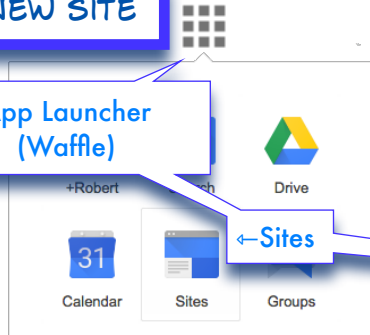

# GOOGLE SITES CHEAT SHEET

## CREATE A NEW SITE

App Launcher  
(Waffle)

CREATE Cancel

Select a template

(After filling out info below)

Blank template

Browse the gallery for more

Name your site